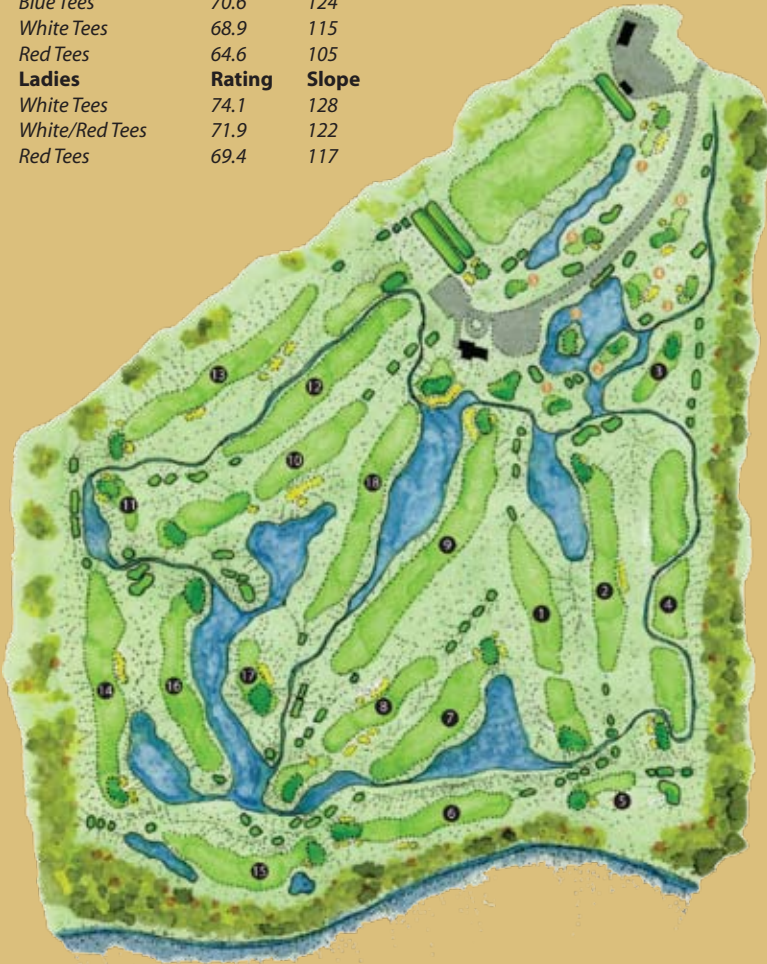

<b>Mens</b>	<b>Rating</b>	<b>Slope</b>
<i>Big Tees</i>	73.2	131
<i>Black/Blue Tees</i>	71.8	126
<i>Blue Tees</i>	70.6	124
<i>White Tees</i>	68.9	115
<i>Red Tees</i>	64.6	105
<b>Ladies</b>	<b>Rating</b>	<b>Slope</b>
<i>White Tees</i>	74.1	128
<i>White/Red Tees</i>	71.9	122
<i>Red Tees</i>	69.4	117

1690 Airport Road, Pemberton, BC, V0N 2L3  
 p 604.894.6106 / f 604.894.5545 / toll free 800.668.7900  
[www.bigskygolf.com](http://www.bigskygolf.com)

hole	1	2	3	4	5	6	7	8	9
Mount Currie									
Morning Mist									
Saxifrage									
Purgatory									
Cupp's Hollow									
Back Alley									
Lone Tree									
Straight & Narrow									
Cayoosh									